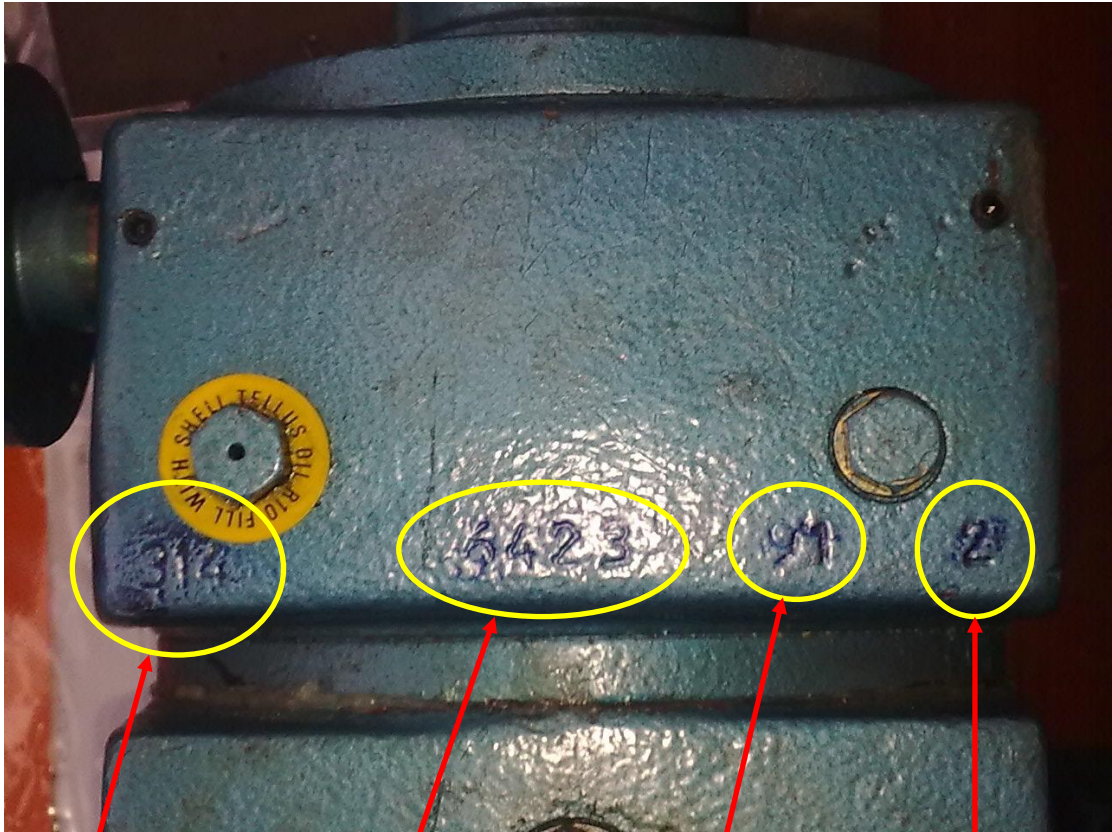

Identification of Variator serial number

Size of Variator

Serial Number of Variator

Year of  
Manufacture

Number of Unit

To identify the Variator correctly the serial number should be shown as:

314 – 6423 – 91 – 2