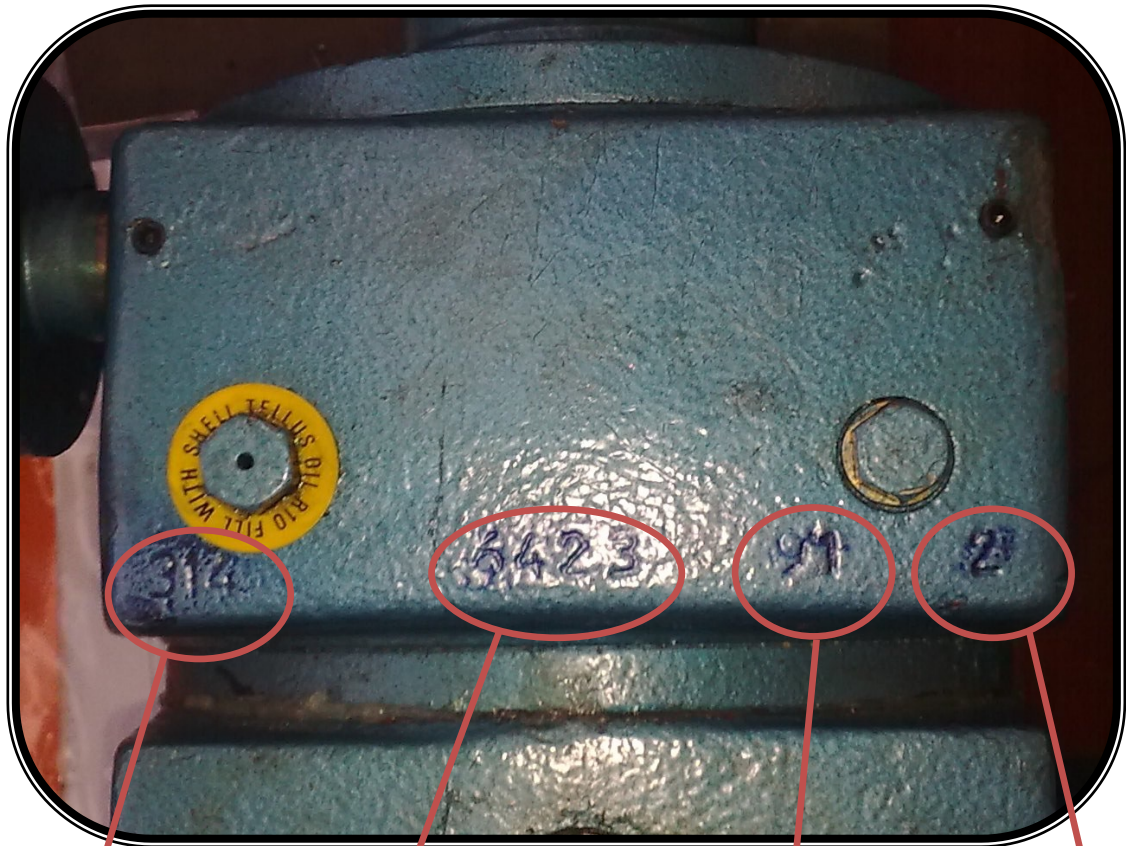

Identification of Variator serial number

Size of Variator

Serial Number of
Variator

Year of Manufacture

Number of Unit

To identify the above Variator correctly the serial number should be shown as:

314 – 6423 – 91 – 2